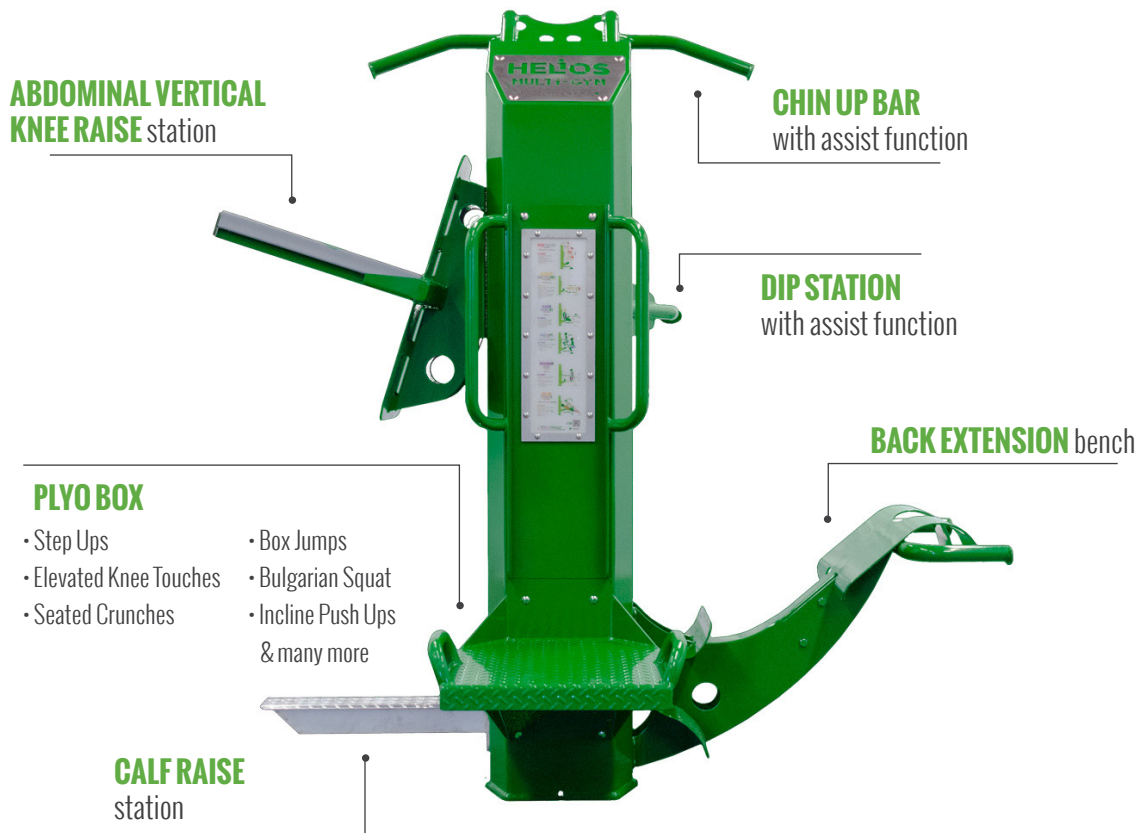

Compact, cost effective and completely safe, the HELIOS is designed for any fitness level or ability.

 **TAMPERPROOF.**  **WEATHERPROOF.**  **SAFE.**

PROVEN TOUGH

The HELIOS has been proven tough in locations across North America and around the world. Installed in parks & playgrounds, correctional facilities, military bases, corporate campuses, and even on board military ships, the HELIOS has earned its reputation for strength, durability, and real exercise.

11+ DIFFERENT EXERCISES

The HELIOS is designed with over 11 different exercises, offering a full body workout.

With adjustability where needed and our unique chin/dip assist mechanism, the HELIOS multigym is suitable for users of all fitness levels.

TECHNICAL SPECIFICATIONS

Width: 80" / 204 cm

Height: 85" / 216 cm

Length: 65" / 166 cm

Weight: 620 lbs / 282 kg

Anchoring Requirements: 4 x concrete anchors with rated "pull out" or "tension" strength of 3400lbs or greater. Anchors must be secured into structural concrete.

Frame & Finish: Constructed of 3/16" and 1/4" heavy duty steel that is zinc primed and polyester powder coated with UV stabilized color pigment. All fasteners are tamperproof stainless steel carriage bolts with the locking nuts on the inside of the padlocked center column.