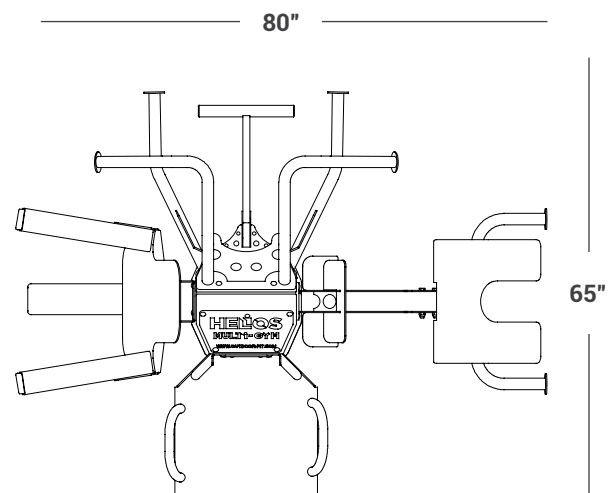

CAD DRAWING