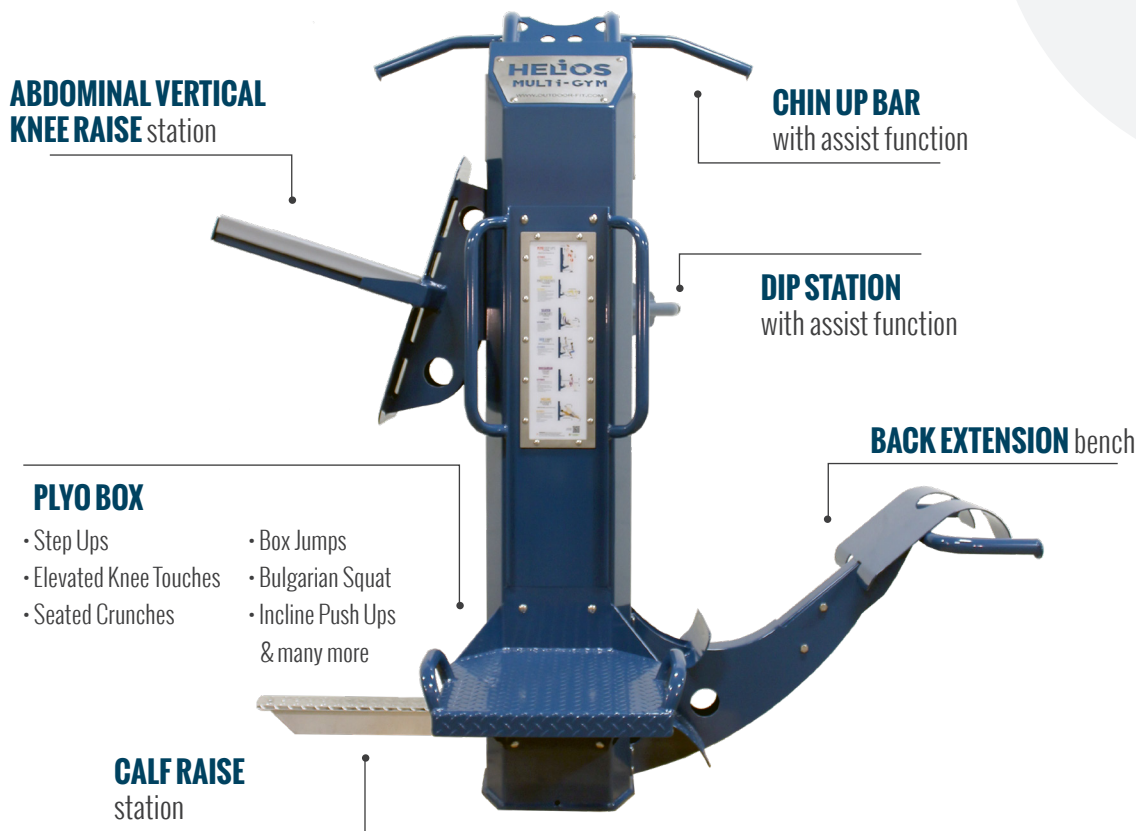

Compact, cost effective and completely safe, the HELIOS is designed for any fitness level or ability.

 **TAMPERPROOF.**  **WEATHERPROOF.**  **SAFE.**

PROVEN TOUGH

The HELIOS has been proven tough in locations across North America and around the world. Installed in parks & playgrounds, correctional facilities, military bases, corporate campuses, and even on board military ships, the HELIOS has earned its reputation for strength, durability, and real exercise.

11+ DIFFERENT EXERCISES

The HELIOS is designed with over 11 different exercises, offering a full body workout.

With adjustability where needed and our unique chin/dip assist mechanism, the HELIOS Multigym is suitable for users of all fitness levels.

WATCH NOW
PRODUCT VIDEO
HELIOS MULTIGYM

TECHNICAL SPECIFICATIONS

Width: 80" / 204 cm

Height: 85" / 216 cm

Length: 65" / 166 cm

Weight: 620 lbs / 282 kg

Anchoring Requirements: 4 x concrete anchors with rated "pull out" or "tension" strength of 3400lbs or greater. Anchors must be secured into structural concrete.

Frame & Finish: Constructed of 3/16" and 1/4" heavy duty steel that is zinc primed and polyester powder coated with UV stabilized color pigment. All fasteners are tamperproof stainless steel carriage bolts with the locking nuts on the inside of the padlocked center column.