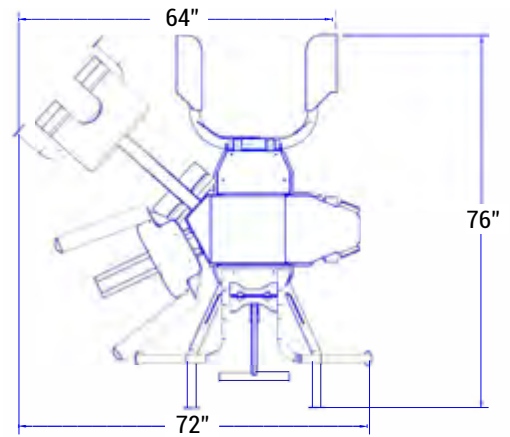

HELIOS
7 STATION MULTIGYM

Our compact, correctional-grade design makes the most of any indoor or outdoor space.

APOLLO

DIMENSIONS:

The APOLLO has a small footprint with a 72" x 76" base that only requires a 14' x 14' operational area.

INSTALLATION:

The APOLLO can be installed by two people in only four hours using our step-by-step installation guide and anchor template.

HELIOS

DIMENSIONS:

The HELIOS has a small footprint with a 77" x 59" base that requires a 12' x 12' operational area.