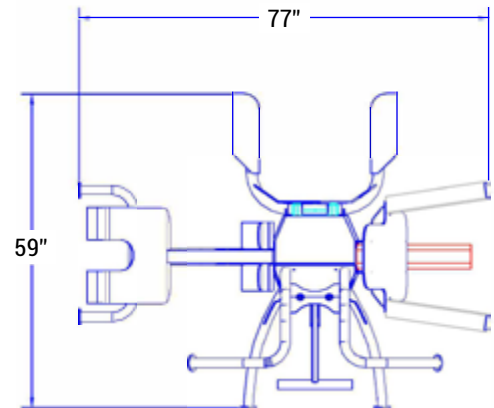

Our compact, correctional-grade design makes the most of any indoor or outdoor space.

APOLLO

DIMENSIONS:

The APOLLO has a small footprint with a 72" x 76" base that only requires a 14' x 14' operational area.

INSTALLATION:

The APOLLO can be installed by two people in only four hours using our step-by-step installation guide and anchor template.

HELIOS

DIMENSIONS:

The HELIOS has a small footprint with a 77" x 59" base that requires a 12' x 12' operational area.

INSTALLATION:

The HELIOS can be installed by two people in only three hours using our step-by-step installation guide and anchor template.

OUTDOOR-FIT
exercise systems

CONTACT US

OUTDOOR-FIT EXERCISE SYSTEMS

1-877-760-6337

info@outdoor-fit.com

www.outdoor-fit.com